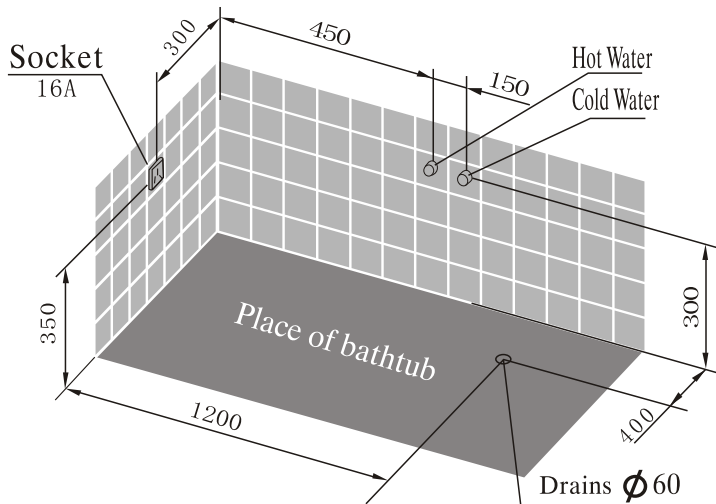

HX-0801/0802

● HX-0801

● HX-0802

- 1.the fixing screw for the skirt side of the bathtub
- 2.small railing
- 3.pillow of good dream
- 4.single handle
- 5.single-handle knob
- 6.sprinkler
- 7.water-entering set
- 8.big railing