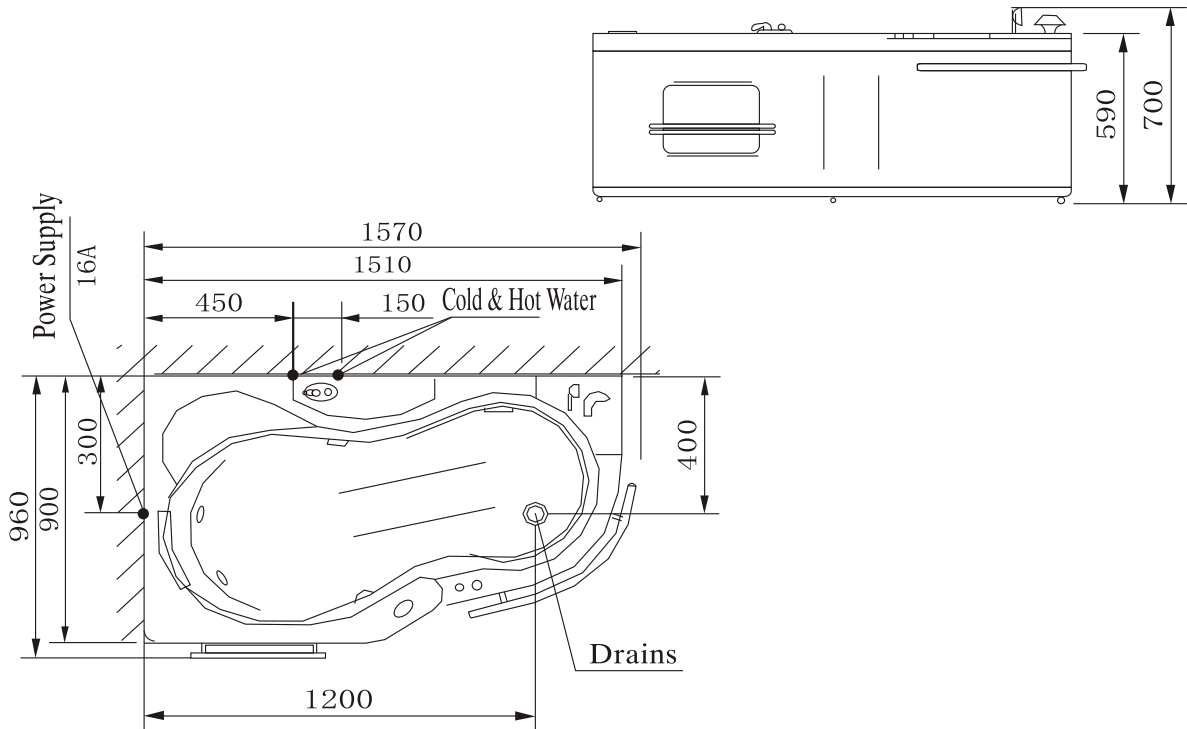

HX-0801/0802

● HX-0801

● HX-0802

- 1.the fixing screw for the skirt side of the bathtub
- 2.small railing
- 3.pillow of good dream
- 4.single handle
- 5.single-handle knob
- 6.sprinkler
- 7.water-entering set
- 8.big railing