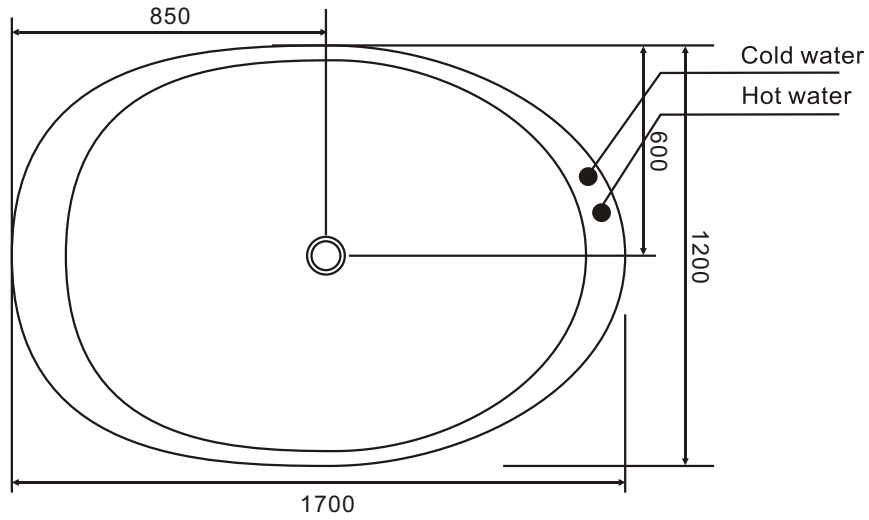

# HX-0818

● HX-0818

- 1. switch
- 2. water out
- 3. adjustable shower
- 4. windows of wind
- 5. massage jets