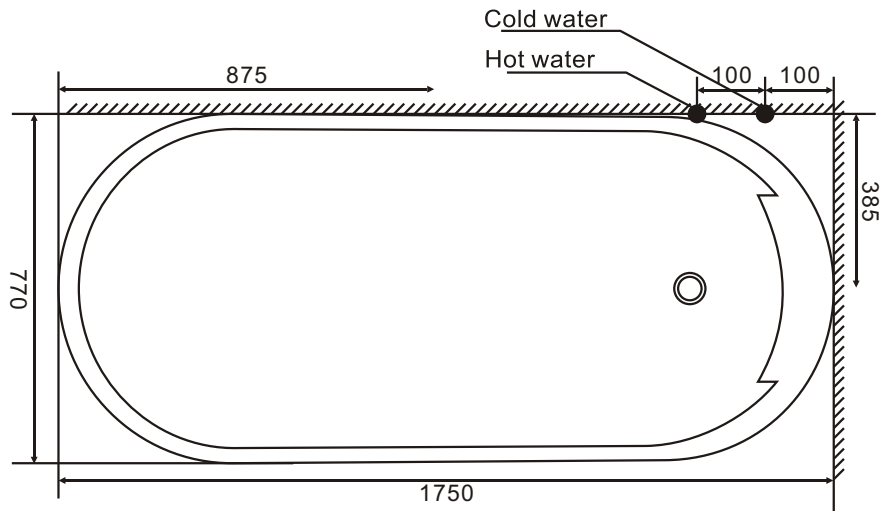

HX-0819

● HX-0819

- 1. switch
- 2. water out
- 3. adjustable shower
- 4. windows of wind
- 5. massage jets