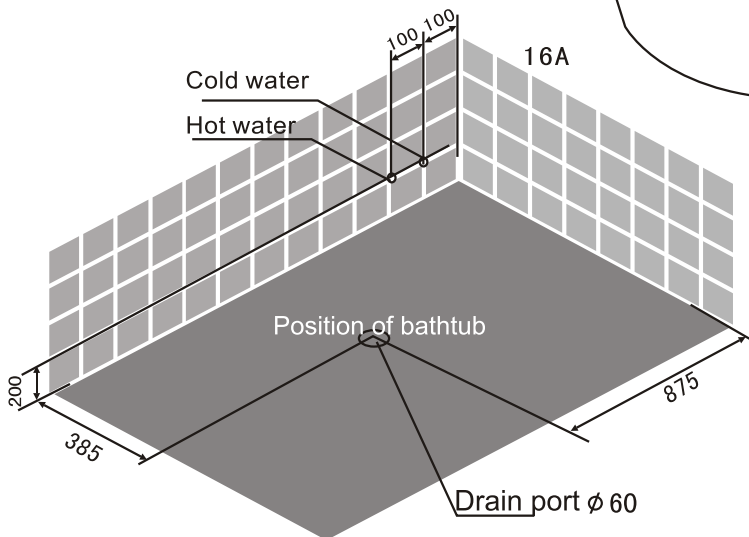

HX-0819

● HX-0819

- 1. switch
- 2. water out
- 3. adjustable shower
- 4. windows of wind
- 5. massage jets