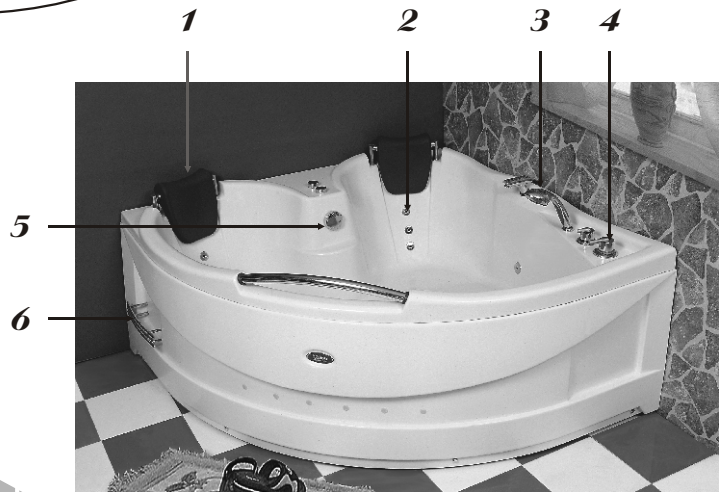

HX-0821

● HX-0821

- 1.pillow
- 2.massage jets
- 3.adjustable shower
- 4.water faucet
- 5.water draining switch
- 6.shelf