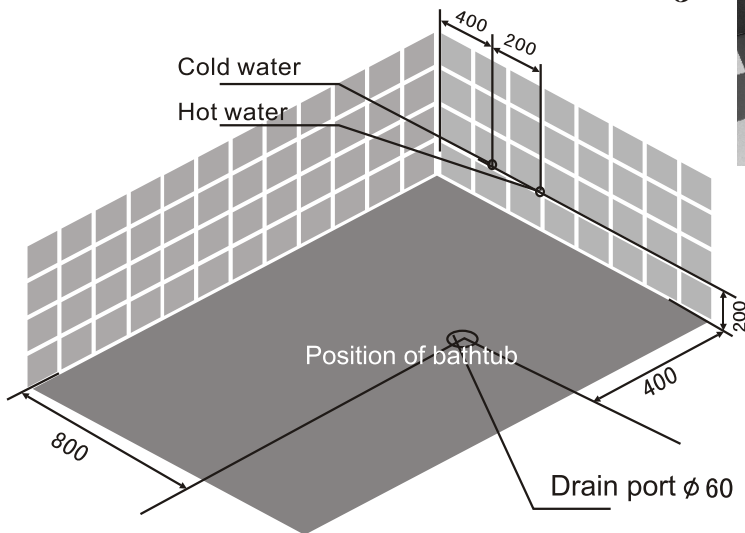

HX-0821

● HX-0821

- 1.pillow
- 2.massage jets
- 3.adjustable shower
- 4.water faucet
- 5.water draining switch
- 6.shelf