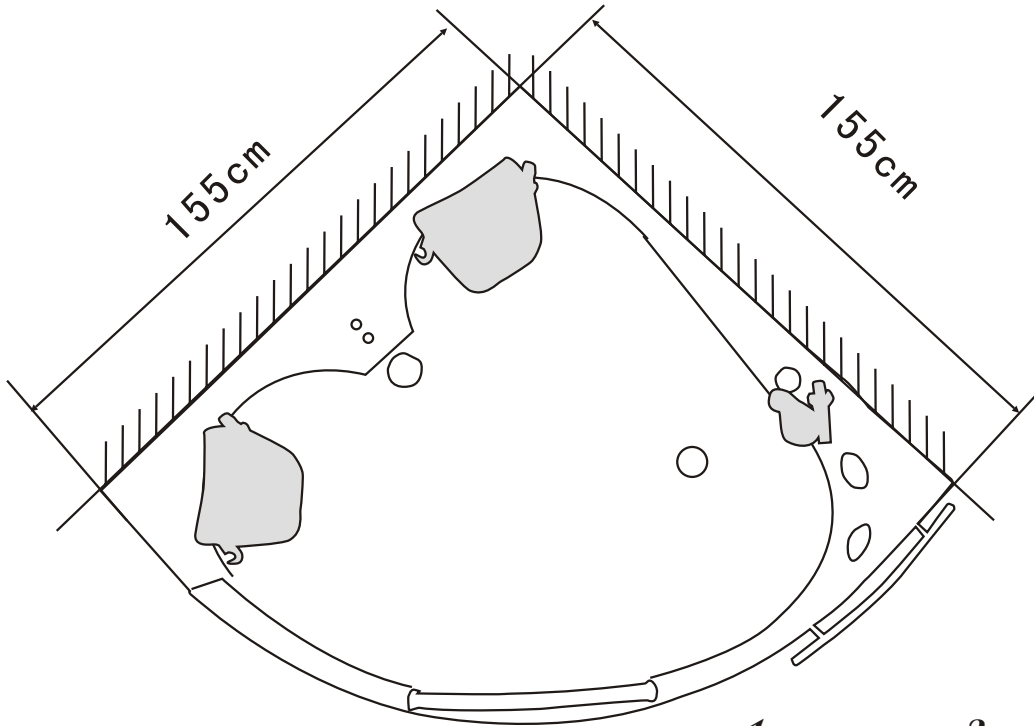

HX-0821

● HX-0821

- 1.pillow
- 2.massage jets
- 3.adjustable shower
- 4.water faucet
- 5.water draining switch
- 6.shelf