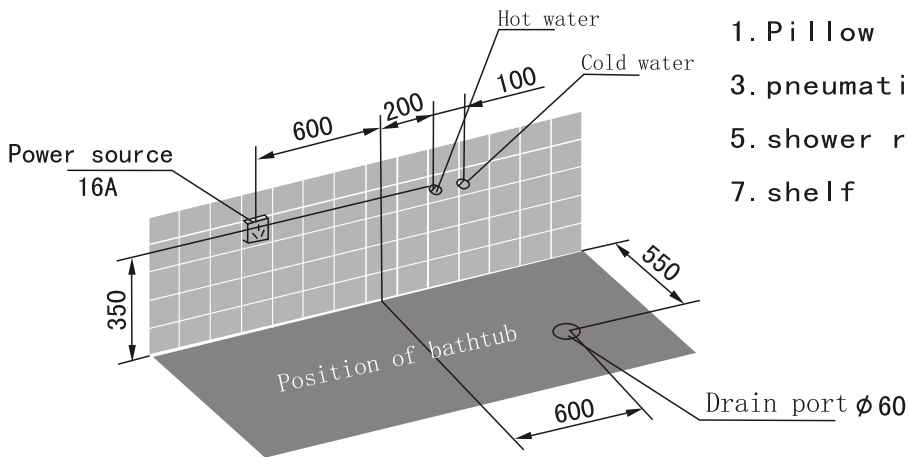

# HX-0808

● HX-0808

- |                   |                            |
|-------------------|----------------------------|
| 1. Pillow         | 2. computer control        |
| 3. pneumatic knob | 4. Cold & hot water faucet |
| 5. shower rack    | 6. watering can            |
| 7. shelf          |                            |