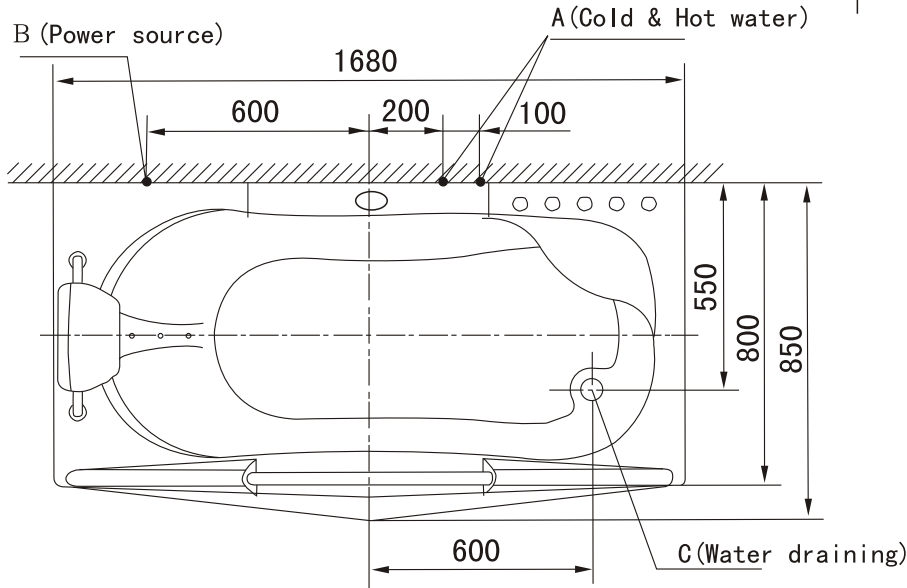

# HX-0808

● HX-0808

- |                   |                            |
|-------------------|----------------------------|
| 1. Pillow         | 2. computer control        |
| 3. pneumatic knob | 4. Cold & hot water faucet |
| 5. shower rack    | 6. watering can            |
| 7. shelf          |                            |