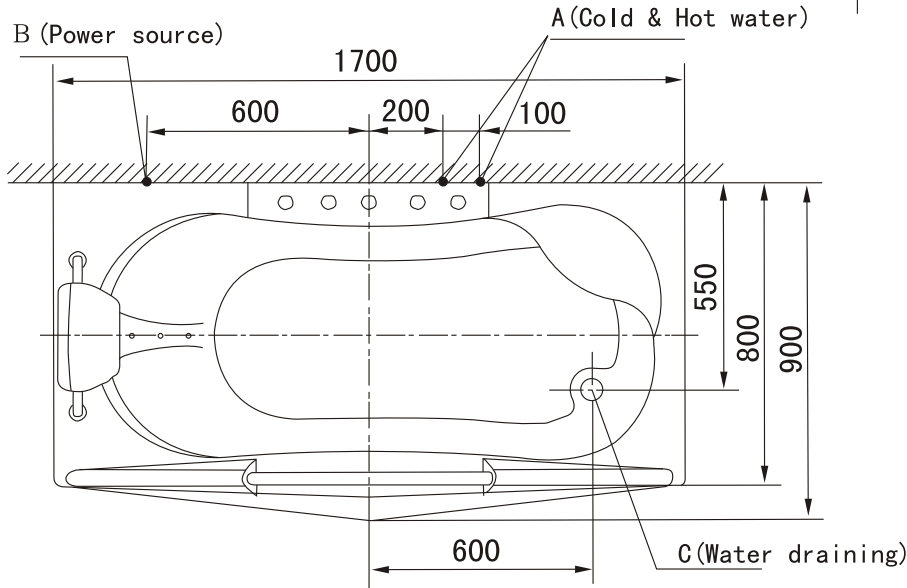

HX-0807

● **HX-0807**

- 1. Pillow
- 2. computer control
- 3. pneumatic knob
- 4. Cold & hot water faucet
- 5. shower rack
- 6. watering can